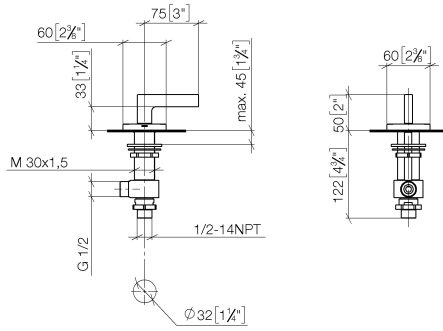

Deck valve anti-clockwise closing cold - Brushed Durabron (23kt Gold)

CL.1

20 000 716

- hole diameter 32 mm
- rosette 60 x 60 mm
- with cold marking

Fits: CL.1, CYO

	Brushed Durabron (23kt Gold)	20 000 716-28
	Chrome	20 000 716-00
	Brushed Platinum	20 000 716-06
	Dark Chrome	20 000 716-19
	Brushed Champagne (22kt Gold)	20 000 716-46
	Champagne (22kt Gold)	20 000 716-47
	Brushed Dark Platinum	20 000 716-99

20 000 716

mm [inches]

Flow rate chart

Certificates

LGA_28688.

20 000 716

Parts for other finishes can be found here: [Chrome](#)

Spare parts list

No.	Item Number	Name	Quantity used	Delivery time
1	90 20 70 057 01-28	handle (cold)	1	20
2	04 17 11 058 32 90	side panel	1	2
3	90 90 03 132 00 90	top	1	2
4	04 23 10 032 78 90	fixing set	1	2
5	04 17 11 023 10 90	distributor	1	2
6	09 30 11 059 90	disc	1	2
7	09 23 10 012 90	nut	1	2