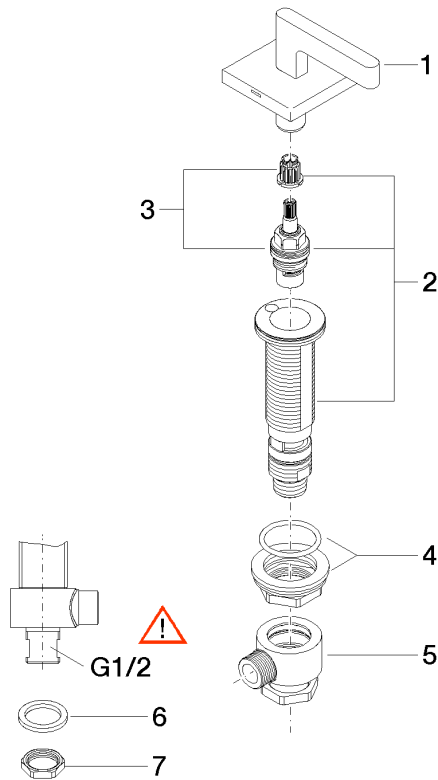

Deck valve anti-clockwise closing cold - Brushed Durabron (23kt Gold)

CL.1

20 000 716

- hole diameter 32 mm
- rosette 60 x 60 mm
- with cold marking

Fits: CL.1, CYO

	Brushed Durabron (23kt Gold)	20 000 716-28
	Chrome	20 000 716-00
	Brushed Platinum	20 000 716-06
	Dark Chrome	20 000 716-19
	Brushed Champagne (22kt Gold)	20 000 716-46
	Champagne (22kt Gold)	20 000 716-47
	Brushed Dark Platinum	20 000 716-99

20 000 716

mm [inches]

Flow rate chart

Certificates

LGA_28688.

20 000 716

Parts for other finishes can be found here: [Chrome](#)

Spare parts list

No.	Item Number	Name	Quantity used	Delivery time
1	90 20 70 057 01-28	handle (cold)	1	20
2	04 17 11 058 32 90	side panel	1	2
3	90 90 03 132 00 90	top	1	2
4	04 23 10 032 78 90	fixing set	1	2
5	04 17 11 023 10 90	distributor	1	2
6	09 30 11 059 90	disc	1	2
7	09 23 10 012 90	nut	1	2